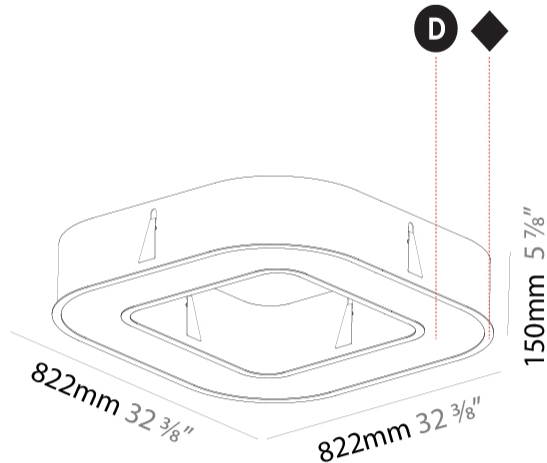

GENERAL

Series: Glorious
Subseries: Glorious Quantum
Brand: Prolicht
Division: Architectural
Mounting Type: Recessed
Mounting Location: Ceiling
Subcategory: Ambient

PHYSICAL

Shape: Square
Length (mm): 822
Length (in): 32 3/8
Width (mm): 822
Width (in): 32 3/8
Height (mm): 150
Height (in): 5 7/8
Min. Recessing Depth (mm): 160
Min. Recessing Depth (in): 6 5/16
Light Distribution: Direct
Weight (kg): 10.55
Weight (lbs): 23.21
Diffuser: PMMA - Opal or Micro-Prism
Fixture Finish: SSR / BKV / CWI / CRY / HAB / LAG / UFT / ITA / RUA / RUR / MIC / FTG / MYG / TWT / LOD / PUS / FRO / FUP / KIA / POP / BLS / SPG / MEY / GOH / GUM / CHC / COM / ABZ / JAG / OBR / MOS / ROR
Fixture Material: Aluminum

ELECTRICAL

Lamp Type: LED (Zhaga Standard)
Input Wattage (W): 40
Total Output Wattage (W): 32 / 25.6 (3500K)
Dimming: Non-Dimming / Phase Dimming (120Vac only) / 0-10V Dimming
Driver Included: Yes
Driver Location: Integrated
Driver Type: Constant Current - 120 / 277Vac
Driver Class: Class 2
Input Voltage (V): 120 - 277
Constant Current (MA): 350 / 800 (3500K)

LED

Color Temperature (°K): 3000 / 3500 / 4000
Max. Delivered Lumen (lm): 3690 / 3822 / 3900
CRI: >80 CRI
Efficiency (%): 65
Lamp Life (hrs): 50000

OPTICAL

RATINGS AND CERTIFICATIONS

Certified By: Certified for North American Standards
IP rating: IP20