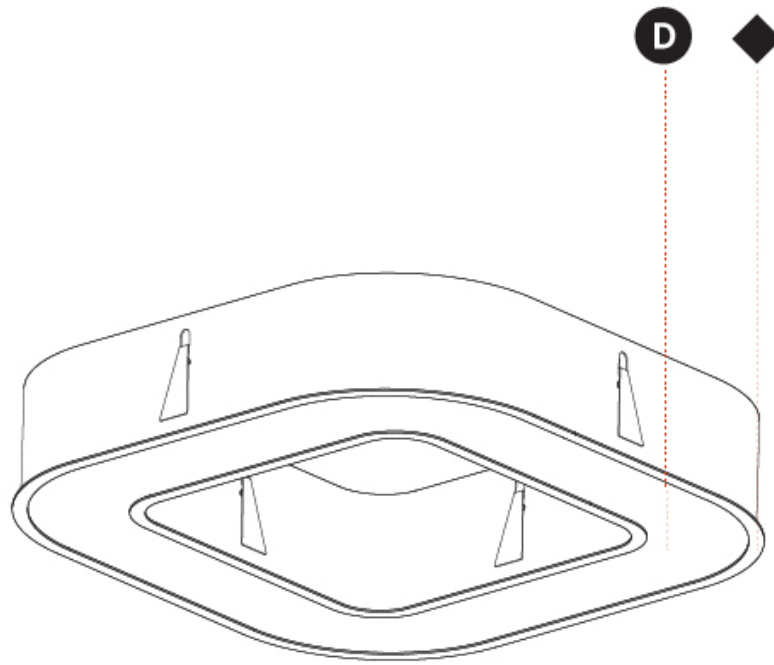

GLORIOUS QUANTUM RECESSED

A37561-

PROJECT	_____
TYPE	_____
SPECIFIER	_____
QUANTITY	_____
DATE	_____